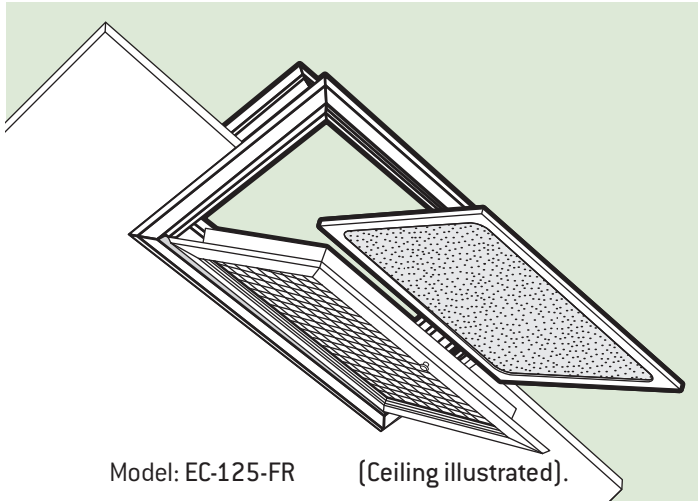

FILTER RETURNS

Filter Returns

All Holyoake EC, HI, RL and RLP grilles are available with a 'Filter Return' option. This consists of the selected louver core in a special frame and hinged subframe, fastened with a thumb clip. Filters are 'EU2' washable type. These units are the same construction for both ceiling and wall applications.

+ Models available are EC-125-FR, HI-35-FR, RLL-25-FR, RLS-25-FR, RLL-23-FR, RLS-23-FR, RLHL-FR, RLHS-FR, RLP-FR, RLWL-FR, RLWS-FR and AMG-FR.

Other Product Series may be available as Filter Returns, please contact your local Holyoake branch, for filter details.

Model: **EC-125-FR**

Model: EC-125-FR (Ceiling illustrated).