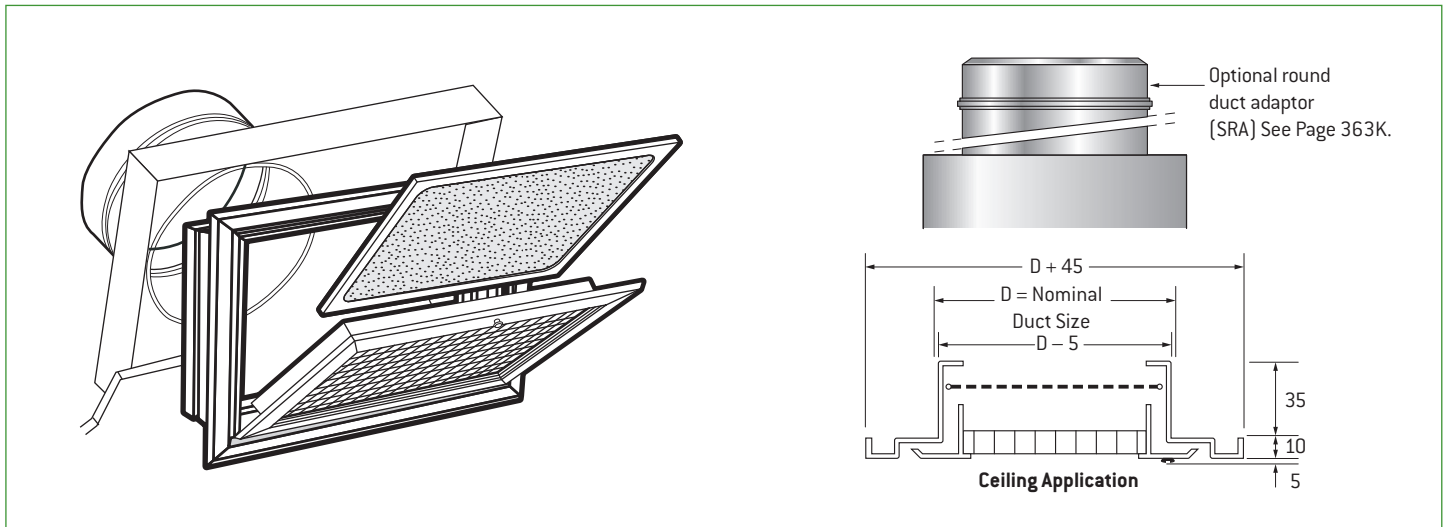

Model: **EC-125-FR**

Model: EC-125-FR (Ceiling illustrated).

Model: **RLL-25-FR**

Model: RLL-25-FR (Wall illustrated).

Model: **EC-125-FR**

Shown with optional (RRA) rectangular to round duct adaptor. See page 377K.

Long and short, curved and parallel blade versions compliment the range.

Guide Product Weights		
Approximate Weight in Kg.		
Size	EC125FR	MEC125-FR
300 x 300	1.30	-
400 x 400	1.75	-
550 x 550	2.50	-
595 x 595	-	2.70