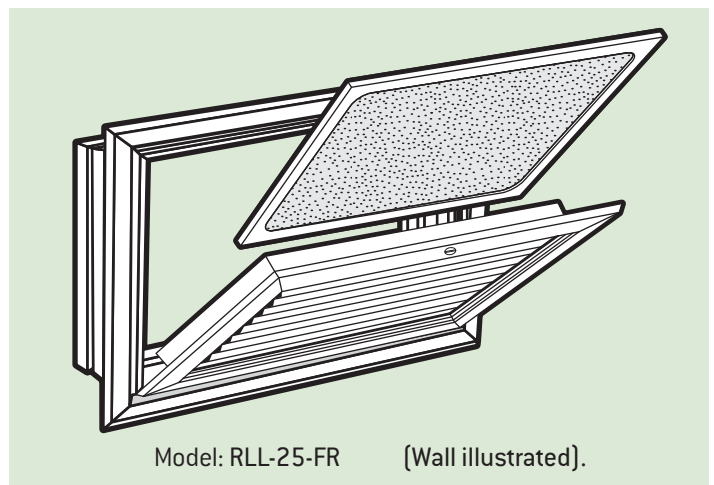

Model: RLL-25-FR (Wall illustrated).

These units are of the same construction for both ceiling and wall application. Other models available as filter returns of similar construction are: RLS-25-FR; RLL-23-FR; RLS-23-FR; RLHL-FR; RLHS-FR. HI-35-FR; RLP-FR, RLWL-FR, RLWS-FR and AMG-FR.

Other Product Series may be available as Filter Returns, please contact your local Holyoake branch, for filter details.