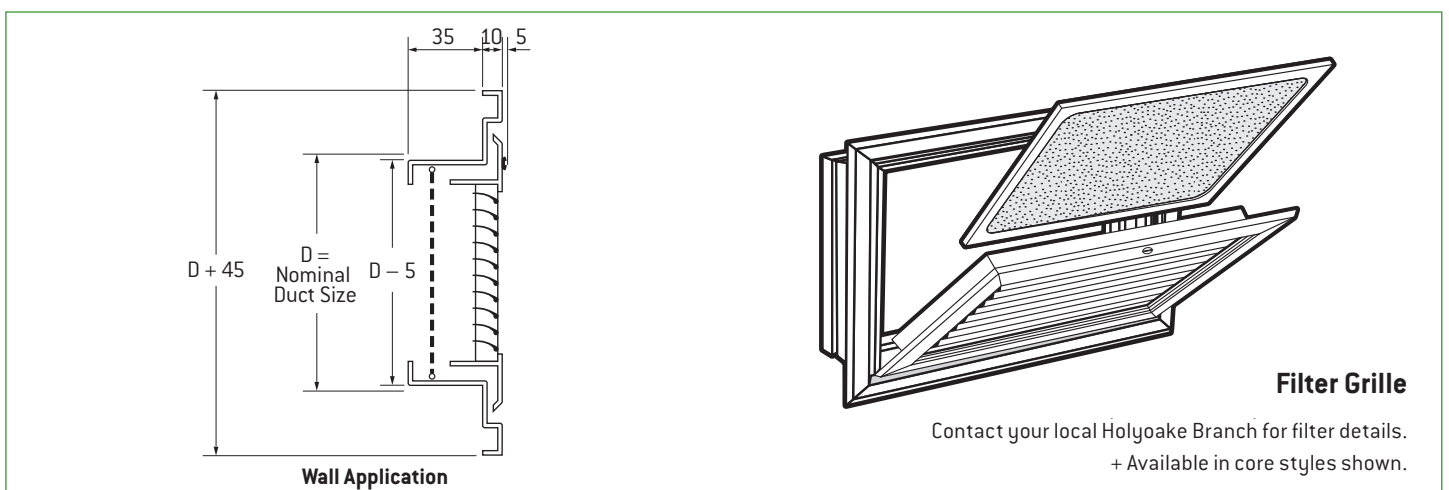

Contact your local Holyoake Branch for filter details.
+ Available in core styles shown.