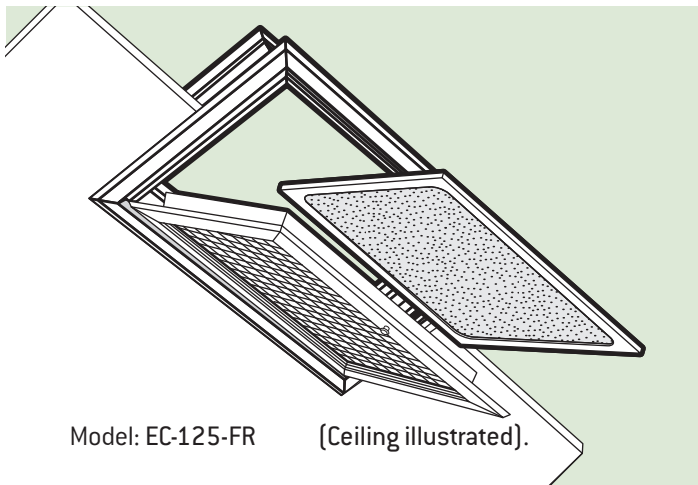

Filter Return FR

Model: EC-125-FR (Ceiling illustrated).