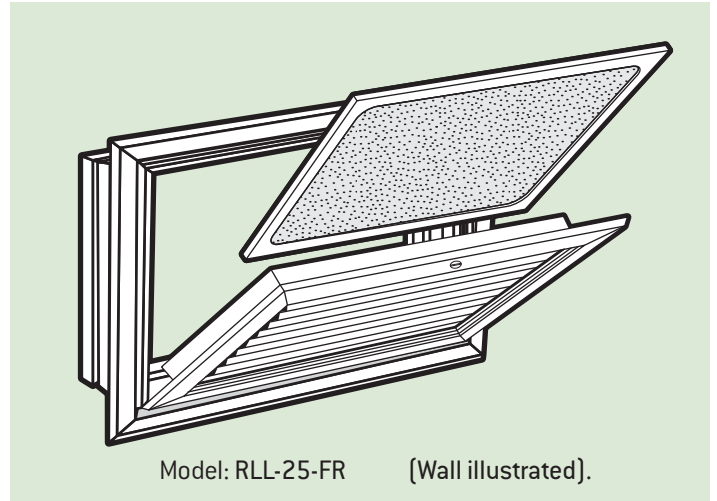

FILTER RETURNS

Filter Returns

All Holyoake EC, HI, RL and RLP grilles are available with a 'Filter Return' option. This consists of the selected louver core in a special frame and hinged subframe, fastened with a thumb clip. Filters are 'EU2' washable type. These units are the same construction for both ceiling and wall applications.

Model: **EC-125-FR**

Model: EC-125-FR (Ceiling illustrated).

Model: **RLL-25-FR**

Model: RLL-25-FR (Wall illustrated).

Model: **EC-125-FR**

Shown with optional (RRA) rectangular to round duct adaptor. See page 377K.