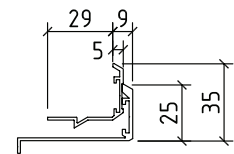

REMOVABLE CORE FLANGE FRAME

Removable Core Flanged Surround

OHL - 45 | OHL - 34

* OHL-DRC Frame depth = 155mm refer to product details