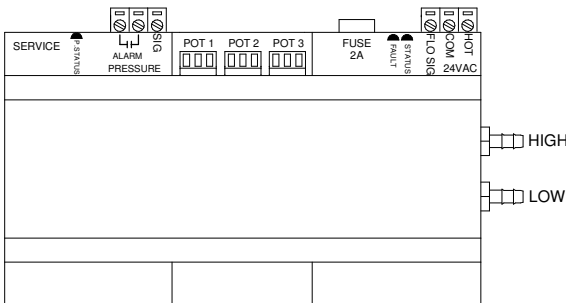

LMX SPECIFICATIONS:	
ENVIRONMENTAL (OPERATING)	50°F to 122°F (10°C to 50°C)
ENVIRONMENTAL (STORAGE)	-22°F to 122°F (-30°C to 50°C)
INPUT POWER	24 VAC +/- 10%, 50/60 Hz, 8 VA, CLASS 2
INPUTS	3 POT INPUTS, 1 TRANSDUCER (0-5 in.w . c.)
OUTPUTS	2 ANALOG OUTPUTS (0 to 10 VDC, MAX:10 mA) FLOW SIGNAL: 2-10 VDC (DEFAULT), RANGE: MIN TO MAX FLOW OF VALVE PRESSURE SIGNAL: 2-10 VDC, RANGE: 0-5 in.w . c. 1 DRY BINARY OUTPUT (DRY CONTACT) PRESSURE ALARM STATUS
INDICATORS	STATUS LED, FAULT LED, PRESSURE STATUS LED
HOUSING	UL 94V - 0, ABS PLASTIC

DIMENSIONS:

TERMINATION:

HOT	INPUT POWER, HOT
COM	INPUT POWER, GROUND
FLO SIG	2-10 VDC (DEFAULT) FLOW SIGNAL (VDC OUTPUT CONFIGURABLE) VALVE CFM RANGE SHOWN ON SPEC LABEL
POT 1 POT 2 POT 3	POTENTIOMETER FEED BACK
SIG	2-10 VDC PRESSURE SIGNAL VALVE PRESSURE [in.w.c] = 0.63 x (SIG[VDC]) - 125
ALARM ALARM	DRY BINARY OUTPUT FOR PRESSURE ALARM STATUS
TRANSDUCER	0-5 in.w.c

ALL METRIC DIMENSIONS () ARE SOFT CONVERTED. IMPERIAL DIMENSIONS ARE CONVERTED TO METRIC AND ROUNDED TO THE NEAREST MILLIMETER. SPECIFICATIONS ARE SUBJECT TO CHANGE WITHOUT NOTICE.

PANEL MOUNTED (PM)

SPECIFICATIONS:	
MATERIAL	22 Ga GALV. STEEL
MOUNT	WALL MOUNT
KNOCKOUTS	12 x .875in, FOR 0.5in TRADE SIZE CONDUIT