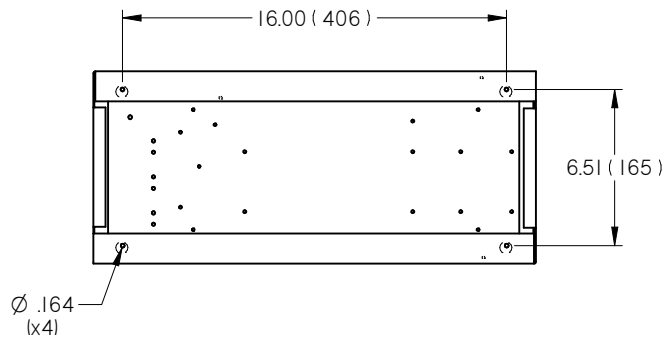

ALL METRIC DIMENSIONS () ARE SOFT CONVERTED. IMPERIAL DIMENSIONS ARE CONVERTED TO METRIC AND ROUNDED TO THE NEAREST MILLIMETER. SPECIFICATIONS ARE SUBJECT TO CHANGE WITHOUT NOTICE.

PANEL MOUNTED (PM)

SPECIFICATIONS:	
MATERIAL	22 Ga GALV. STEEL
MOUNT	WALL MOUNT
KNOCKOUTS	12 x .875in, FOR 0.5in TRADE SIZE CONDUIT

DIMENSIONS:

MOUNTING DETAILS:

ALL METRIC DIMENSIONS () ARE SOFT CONVERTED. IMPERIAL DIMENSIONS ARE CONVERTED TO METRIC AND ROUNDED TO THE NEAREST MILLIMETER. SPECIFICATIONS ARE SUBJECT TO CHANGE WITHOUT NOTICE.