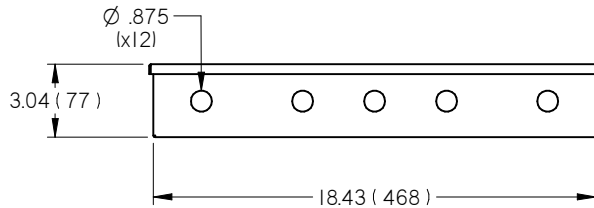

DIMENSIONS:

TERMINATION:

HOT	INPUT POWER, HOT
COM	INPUT POWER, GROUND
FLO SIG	2-10 VDC (DEFAULT) FLOW SIGNAL (VDC OUTPUT CONFIGURABLE) VALVE CFM RANGE SHOWN ON SPEC LABEL
POT 1 POT 2 POT 3	POTENTIOMETER FEED BACK
SIG	2-10 VDC PRESSURE SIGNAL VALVE PRESSURE [in.w.c] = 0.63 x (SIG[VDC]) - 125
ALARM ALARM	DRY BINARY OUTPUT FOR PRESSURE ALARM STATUS
TRANSDUCER	0-5 in.w.c

INDICATORS:

FAULT LED	STATUS LED	P.STATUS	CONDITION
OFF/GREEN	GREEN	N/A	UNIT IS PROPERLY WORKING
RED	GREEN	N/A	EXTERNAL POSITION SENSOR IS DISCONNECTED OR IS OUT OF CALIBRATION RANGE
N/A	ALTERNATING BLUE/YELLOW	N/A	UNIT REQUIRES CALIBRATION
N/A	FLASHING BLUE	N/A	UNIT IS FIELD BALANCED
N/A	SOLID BLUE	N/A	UNIT WAS PREVIOUSLY FIELD BALANCED
N/A	N/A	OFF	PRESSURE IN RANGE
N/A	N/A	RED	PRESSURE OUTSIDE OF RANGE
FLASHING RED	FLASHING RED	FLASHING RED	CORRUPT UNIT

ALL METRIC DIMENSIONS () ARE SOFT CONVERTED. IMPERIAL DIMENSIONS ARE CONVERTED TO METRIC AND ROUNDED TO THE NEAREST MILLIMETER. SPECIFICATIONS ARE SUBJECT TO CHANGE WITHOUT NOTICE.

PANEL MOUNTED (PM)

SPECIFICATIONS:	
MATERIAL	22 Ga GALV. STEEL
MOUNT	WALL MOUNT
KNOCKOUTS	12 x .875in, FOR 0.5in TRADE SIZE CONDUIT

DIMENSIONS:

MOUNTING DETAILS:

ALL METRIC DIMENSIONS () ARE SOFT CONVERTED. IMPERIAL DIMENSIONS ARE CONVERTED TO METRIC AND ROUNDED TO THE NEAREST MILLIMETER. SPECIFICATIONS ARE SUBJECT TO CHANGE WITHOUT NOTICE.