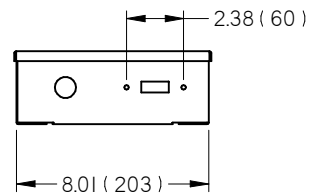

DIMENSIONS:

TERMINATION:

HOT	INPUT POWER, HOT
COM	INPUT POWER, GROUND
FLO SIG	2-10 VDC (DEFAULT) FLOW SIGNAL (VDC OUTPUT CONFIGURABLE) VALVE CFM RANGE SHOWN ON SPEC LABEL
POT 1 POT 2 POT 3	POTENTIOMETER FEED BACK
SIG	2-10 VDC PRESSURE SIGNAL VALVE PRESSURE [in.w.c] = 0.63 x (SIG[VDC]) - 125
ALARM ALARM	DRY BINARY OUTPUT FOR PRESSURE ALARM STATUS
TRANSDUCER	0-5 in.w.c

ALL METRIC DIMENSIONS () ARE SOFT CONVERTED. IMPERIAL DIMENSIONS ARE CONVERTED TO METRIC AND ROUNDED TO THE NEAREST MILLIMETER. SPECIFICATIONS ARE SUBJECT TO CHANGE WITHOUT NOTICE.

PANEL MOUNTED (PM)

SPECIFICATIONS:	
MATERIAL	22 Ga GALV. STEEL
MOUNT	WALL MOUNT
KNOCKOUTS	12 x .875in, FOR 0.5in TRADE SIZE CONDUIT

DIMENSIONS:

MOUNTING DETAILS:

ALL METRIC DIMENSIONS () ARE SOFT CONVERTED. IMPERIAL DIMENSIONS ARE CONVERTED TO METRIC AND ROUNDED TO THE NEAREST MILLIMETER. SPECIFICATIONS ARE SUBJECT TO CHANGE WITHOUT NOTICE.