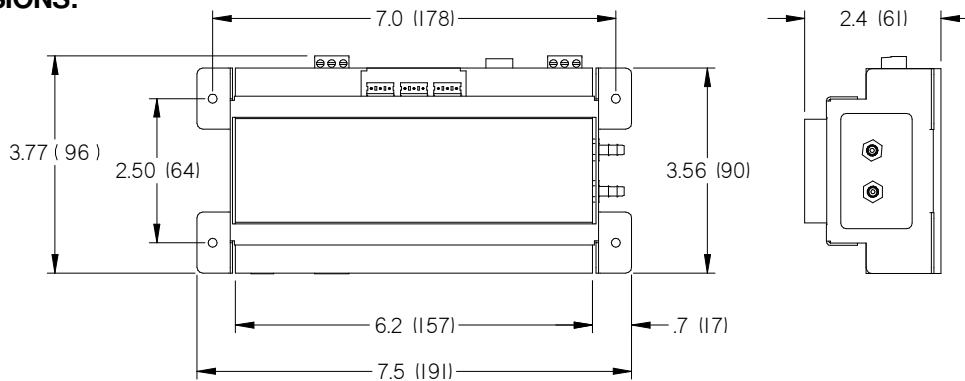

LMX SPECIFICATIONS:	
ENVIRONMENTAL (OPERATING)	50°F to 122°F (10°C to 50°C)
ENVIRONMENTAL (STORAGE)	-22°F to 122°F (-30°C to 50°C)
INPUT POWER	24 VAC +/- 10%, 50/60 Hz, 8 VA, CLASS 2
INPUTS	3 POT INPUTS, 1 TRANSDUCER (0-5 in.w . c.)
OUTPUTS	2 ANALOG OUTPUTS (0 to 10 VDC, MAX:10 mA) FLOW SIGNAL: 2-10 VDC (DEFAULT), RANGE: MIN TO MAX FLOW OF VALVE PRESSURE SIGNAL: 2-10 VDC, RANGE: 0-5 in.w . c. 1 DRY BINARY OUTPUT (DRY CONTACT) PRESSURE ALARM STATUS
INDICATORS	STATUS LED, FAULT LED, PRESSURE STATUS LED
HOUSING	UL 94V - 0, ABS PLASTIC

DIMENSIONS:

TERMINATION:

HOT	INPUT POWER, HOT
COM	INPUT POWER, GROUND
FLO SIG	2-10 VDC (DEFAULT) FLOW SIGNAL (VDC OUTPUT CONFIGURABLE) VALVE CFM RANGE SHOWN ON SPEC LABEL
POT 1 POT 2 POT 3	POTENTIOMETER FEED BACK
SIG	2-10 VDC PRESSURE SIGNAL VALVE PRESSURE [in.w.c] = 0.63 x (SIG[VDC]) - 125
ALARM ALARM	DRY BINARY OUTPUT FOR PRESSURE ALARM STATUS
TRANSDUCER	0-5 in.w.c

ALL METRIC DIMENSIONS () ARE SOFT CONVERTED. IMPERIAL DIMENSIONS ARE CONVERTED TO METRIC AND ROUNDED TO THE NEAREST MILLIMETER. SPECIFICATIONS ARE SUBJECT TO CHANGE WITHOUT NOTICE.

PANEL MOUNTED (PM)

SPECIFICATIONS:	
MATERIAL	22 Ga GALV. STEEL
MOUNT	WALL MOUNT
KNOCKOUTS	12 x .875in, FOR 0.5in TRADE SIZE CONDUIT

DIMENSIONS:

MOUNTING DETAILS:

ALL METRIC DIMENSIONS () ARE SOFT CONVERTED. IMPERIAL DIMENSIONS ARE CONVERTED TO METRIC AND ROUNDED TO THE NEAREST MILLIMETER. SPECIFICATIONS ARE SUBJECT TO CHANGE WITHOUT NOTICE.