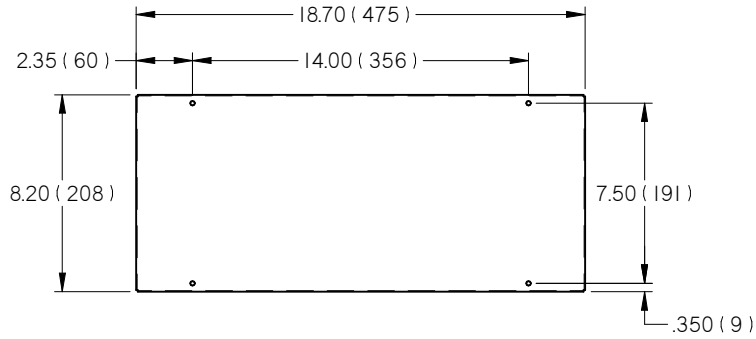

DIMENSIONS:

TERMINATION:

HOT	INPUT POWER, HOT
COM	INPUT POWER, GROUND
FLO SIG	2-10 VDC (DEFAULT) FLOW SIGNAL (VDC OUTPUT CONFIGURABLE) VALVE CFM RANGE SHOWN ON SPEC LABEL
POT 1 POT 2 POT 3	POTENTIOMETER FEED BACK
SIG	2-10 VDC PRESSURE SIGNAL VALVE PRESSURE [in.w.c] = 0.63 x (SIG[VDC]) - 125
ALARM ALARM	DRY BINARY OUTPUT FOR PRESSURE ALARM STATUS
TRANSDUCER	0-5 in.w.c

ALL METRIC DIMENSIONS () ARE SOFT CONVERTED. IMPERIAL DIMENSIONS ARE CONVERTED TO METRIC AND ROUNDED TO THE NEAREST MILLIMETER. SPECIFICATIONS ARE SUBJECT TO CHANGE WITHOUT NOTICE.

PANEL MOUNTED (PM)

SPECIFICATIONS:	
MATERIAL	22 Ga GALV. STEEL
MOUNT	WALL MOUNT
KNOCKOUTS	12 x .875in, FOR 0.5in TRADE SIZE CONDUIT

DIMENSIONS:

MOUNTING DETAILS:

ALL METRIC DIMENSIONS () ARE SOFT CONVERTED. IMPERIAL DIMENSIONS ARE CONVERTED TO METRIC AND ROUNDED TO THE NEAREST MILLIMETER. SPECIFICATIONS ARE SUBJECT TO CHANGE WITHOUT NOTICE.